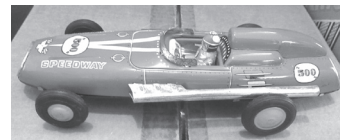

ANTIQUES & COLLECTIBLES

1950s John Deere 620 Pedal Tractor; Head Vases; Pitcher & Bowl Set – Old; Crocks & Jugs; 1950s Starburst Wall Clock; Figurines; Antique Glassware; Green Depression; 1800s Era Framed Picture of

Governors of Michigan w/ Capital; Anchor Hocking Luncheon Sets in Original Boxes; Old Silverplated Silverware & Serving Dishes; Old Records; Piano Rolls; Old

Dolls Including Composition; Tin Toy Speedway 500 Toy Race Car; Old Toy Box w/ Toys; Old Slot Cars & Track; Antique Wash Boards; Old Galvanized Milk Strainers & Other Milking Equip; Various Antique Farm Items; Antique Hand Cultivator; Single Bottom Horse Drawn Plow; Garden Tractor Pull-Behind Aerator; Old Farm Doors; Cast Iron Kettle; Potato Crates; Antique Boys Seneca Bicycle; Antique Room Divider; Sequined Lady's Clothes – Like New & New; Vintage TV Trays – Like New; Vases; Dresser Set; Assorted Costume Jewelry; Life Magazines; Old Books; Canning Jars; Kitchen Utensils.